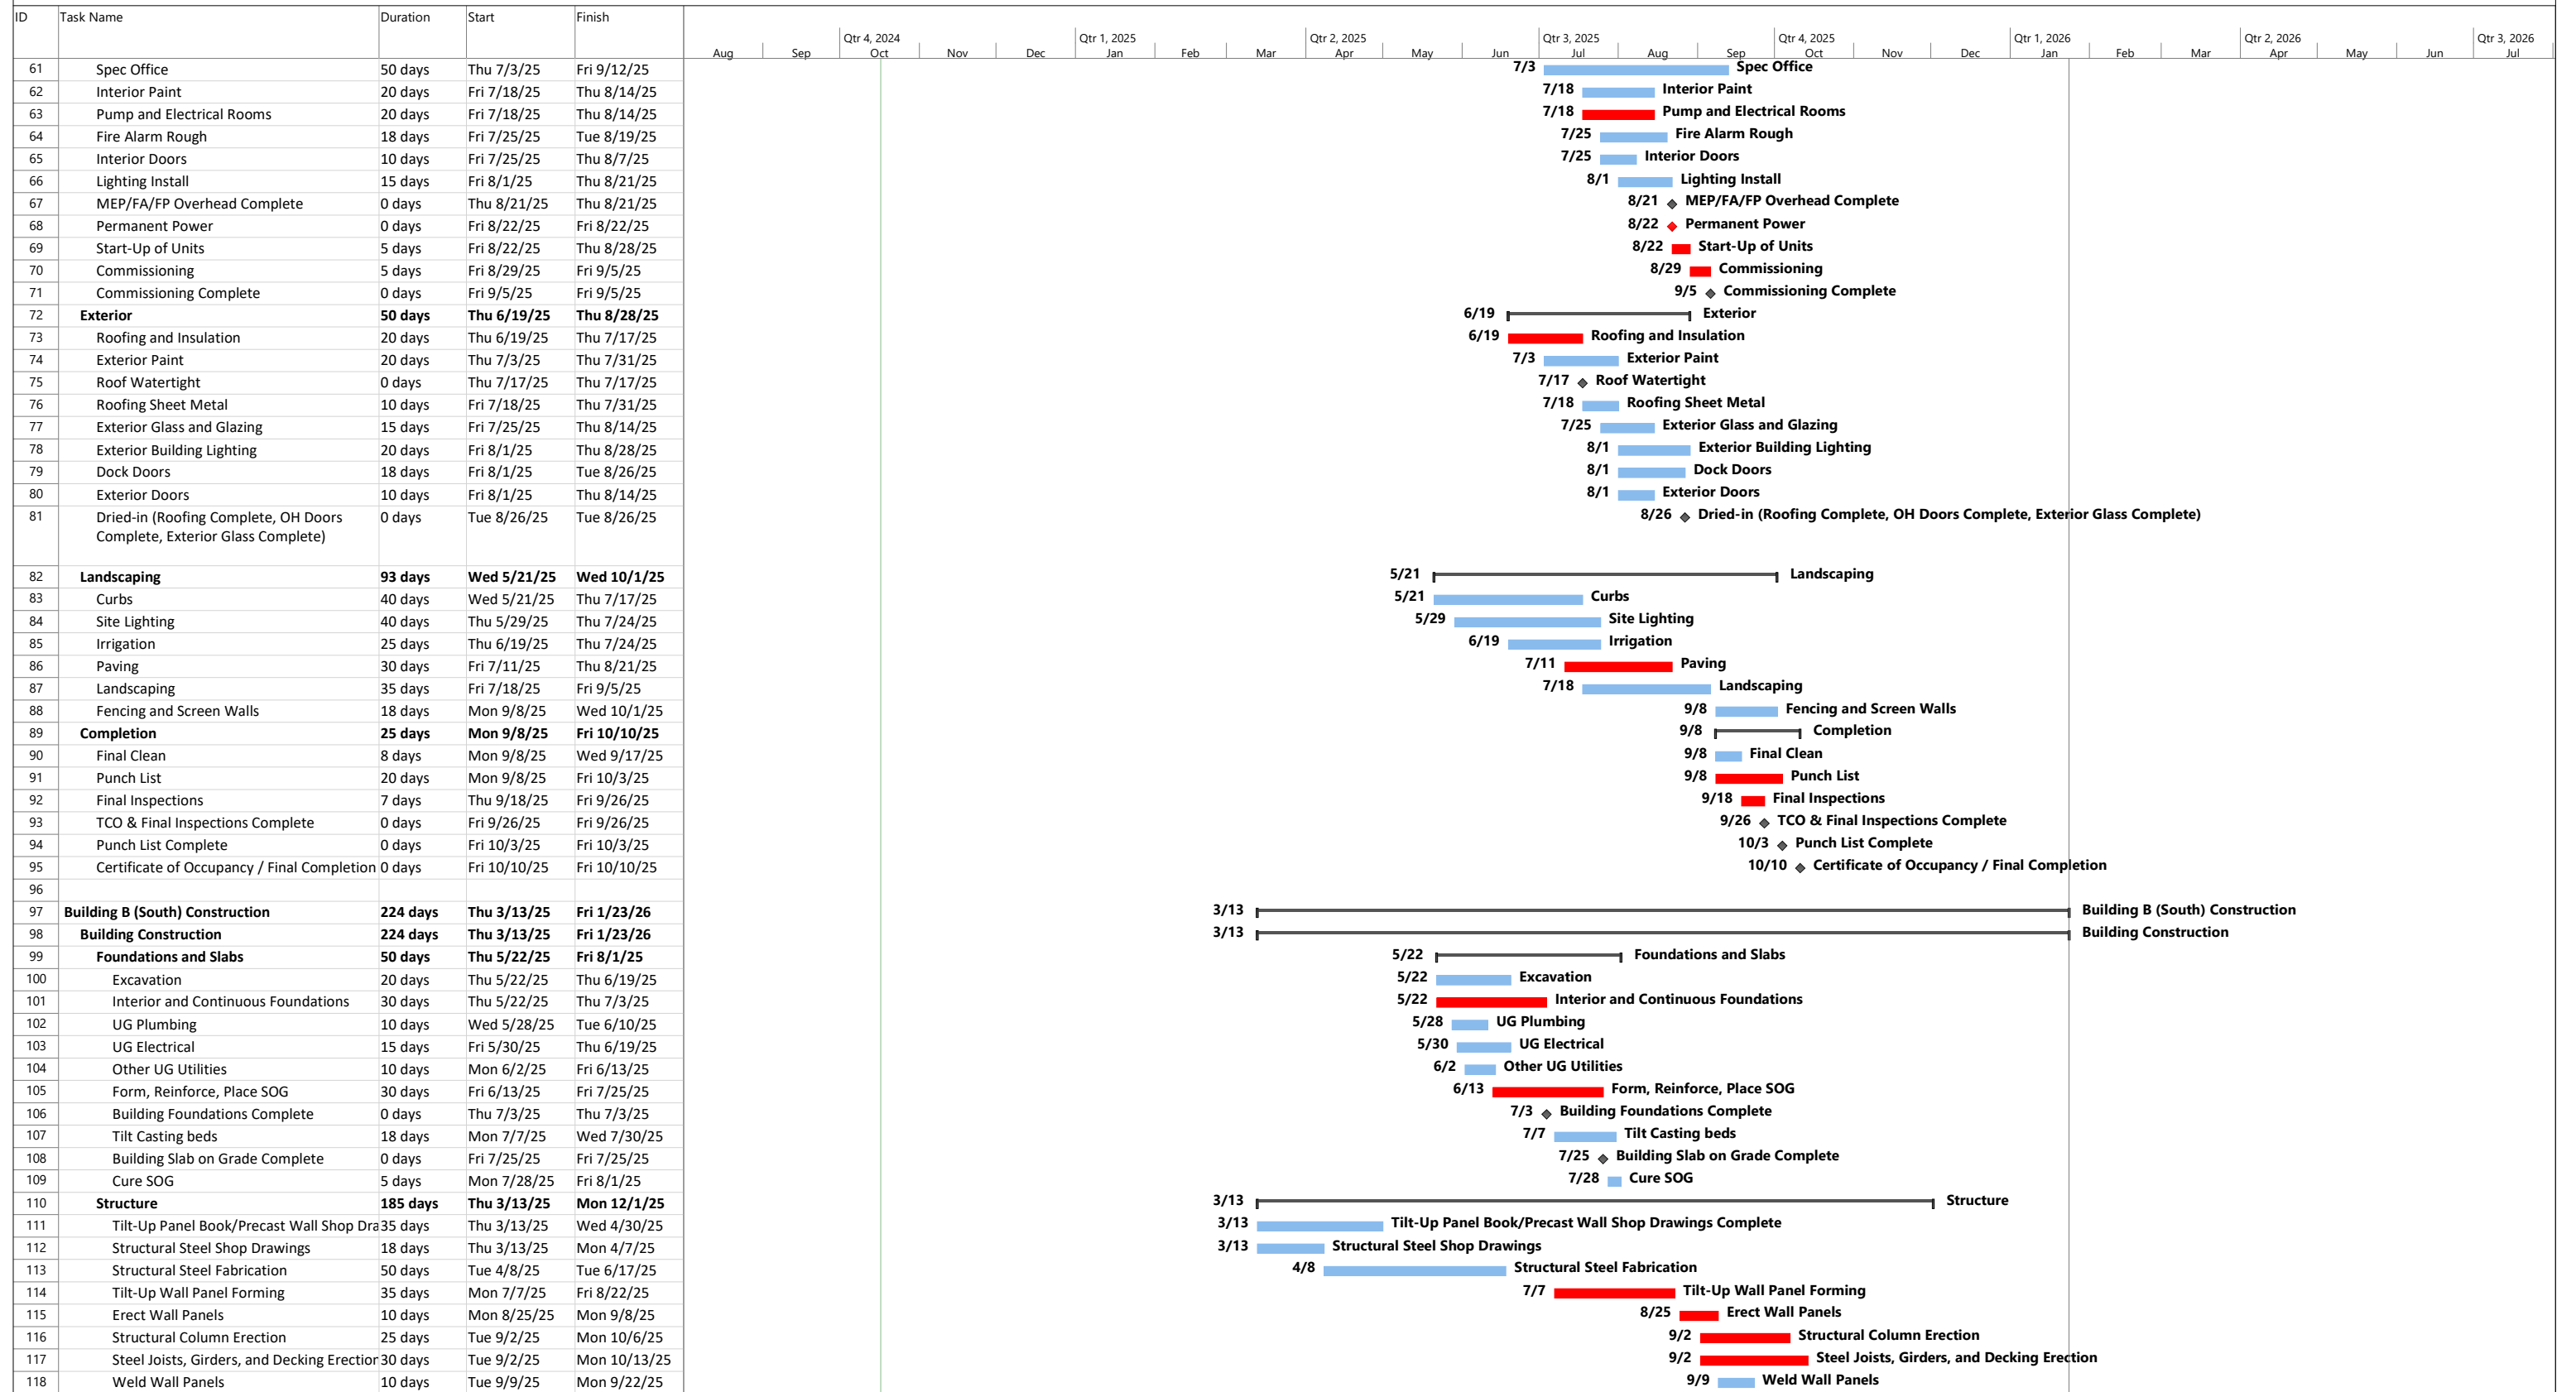

Task █ Milestone ◆ Summary █ Project Summary █ Finish-only █ Progress █ Manual Progress █

Task Milestone Summary Project Summary Finish-only Progress Manual Progress

1400 Murphy Ave
Preliminary Schedule
10/17/2024

Task █ Milestone ◆ Summary ▬ Project Summary ▬ Finish-only ▬ Progress ▬ Manual Progress ▬