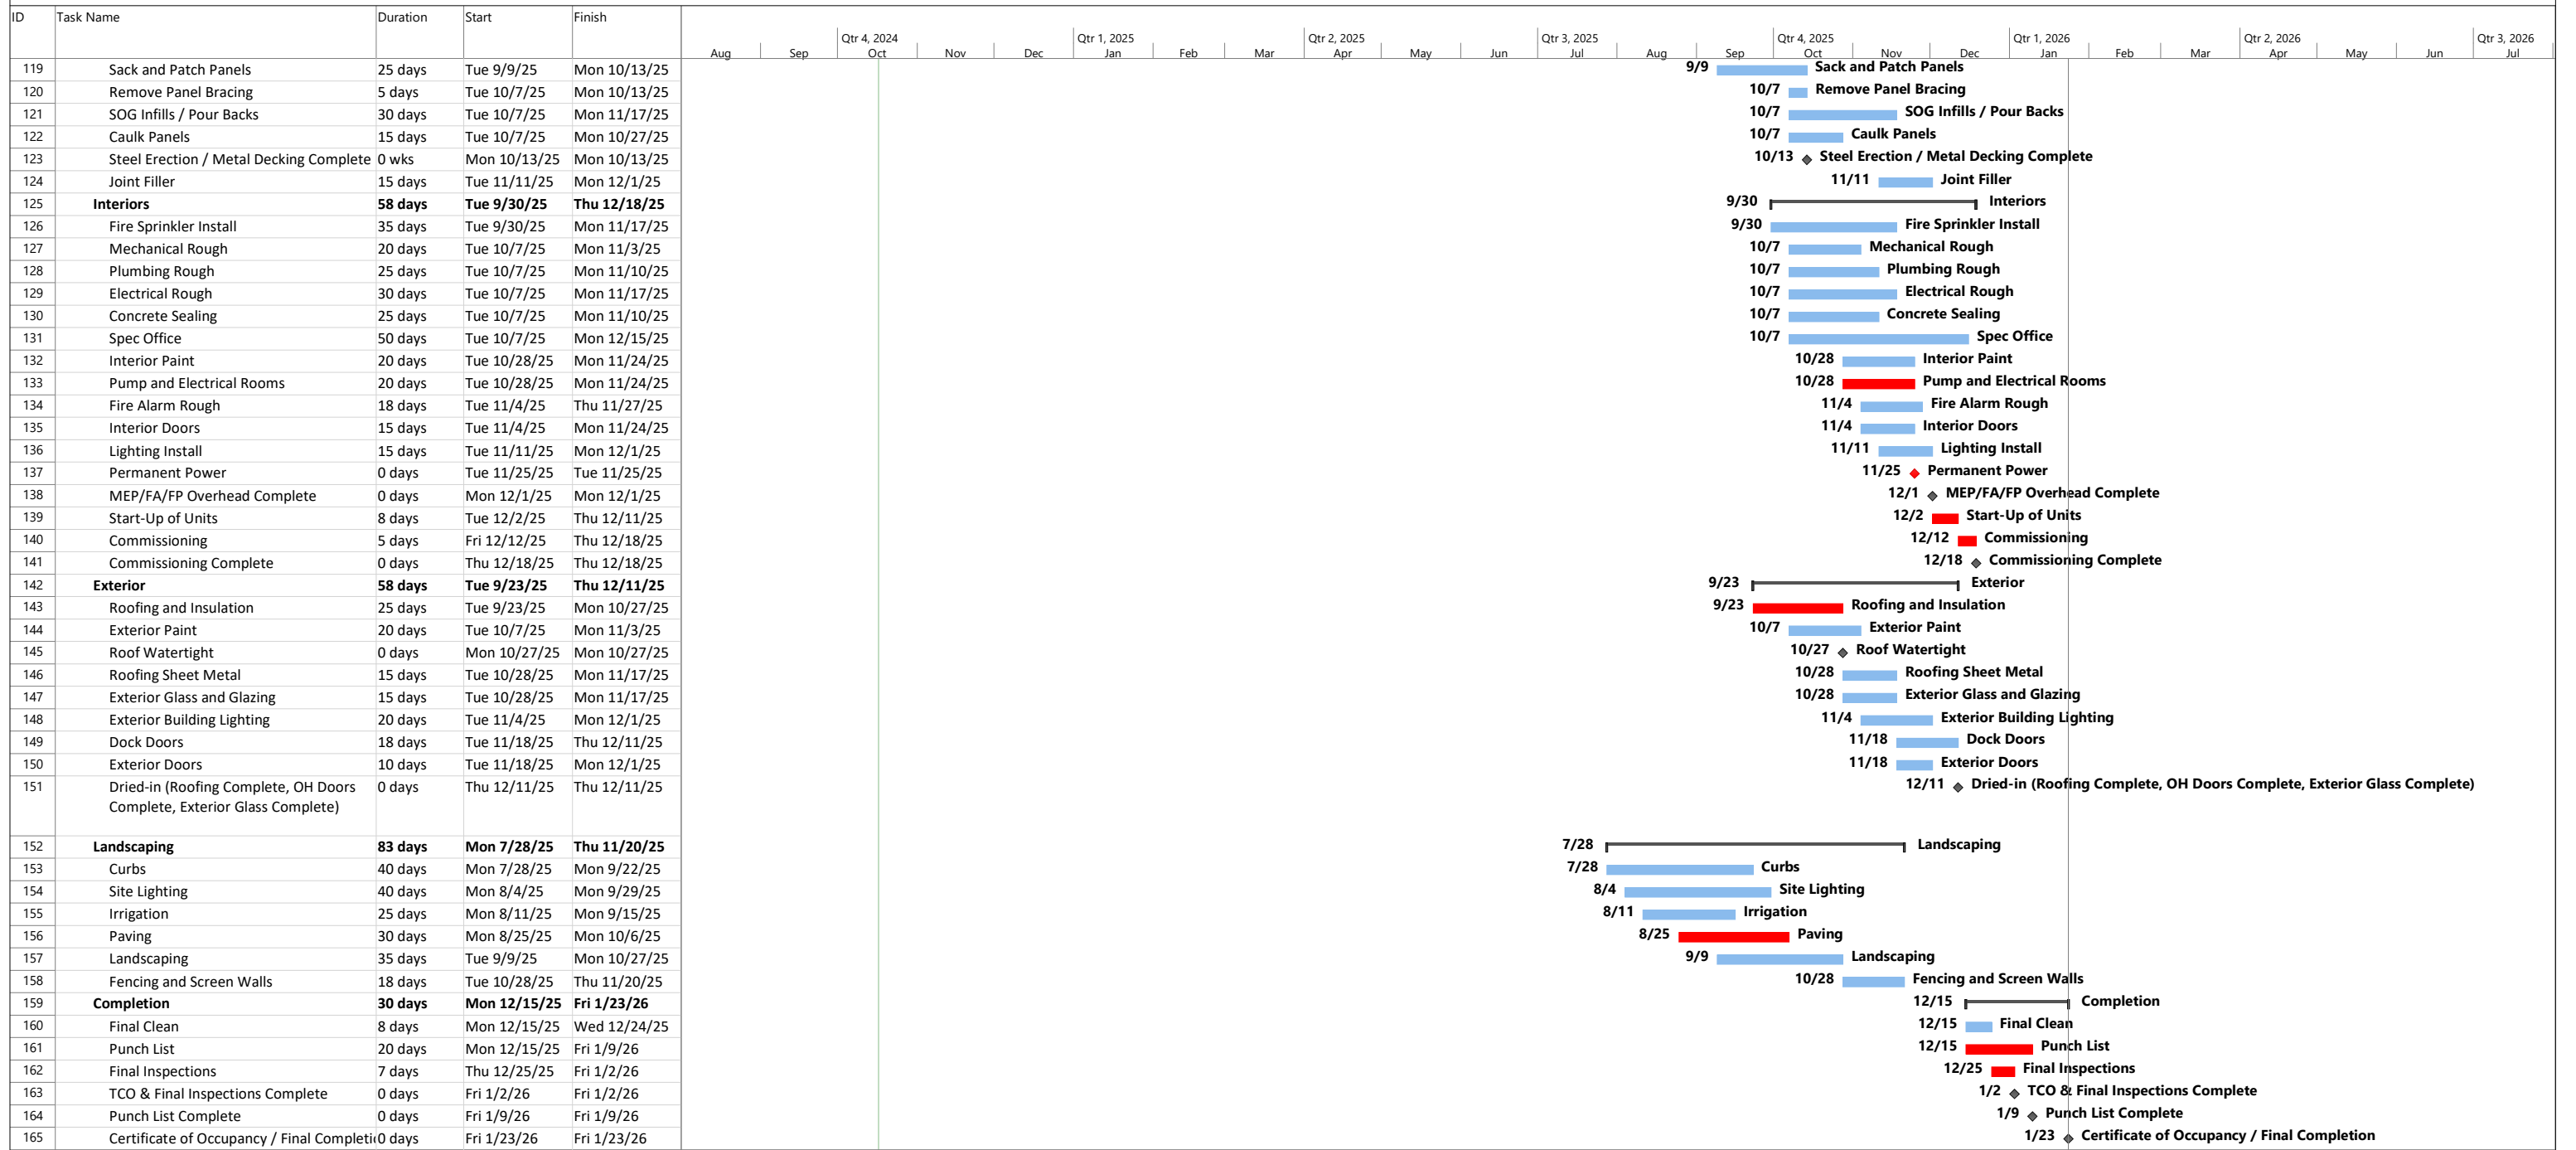

Task █ Milestone ◆ Summary █ Project Summary █ Finish-only █ Progress █ Manual Progress █

Task Milestone Summary Project Summary Finish-only Progress Manual Progress

1400 Murphy Ave
Preliminary Schedule
10/17/2024

Task █ Milestone ◆ Summary ▬ Project Summary ▬ Finish-only ▬ Progress ▬ Manual Progress ▬